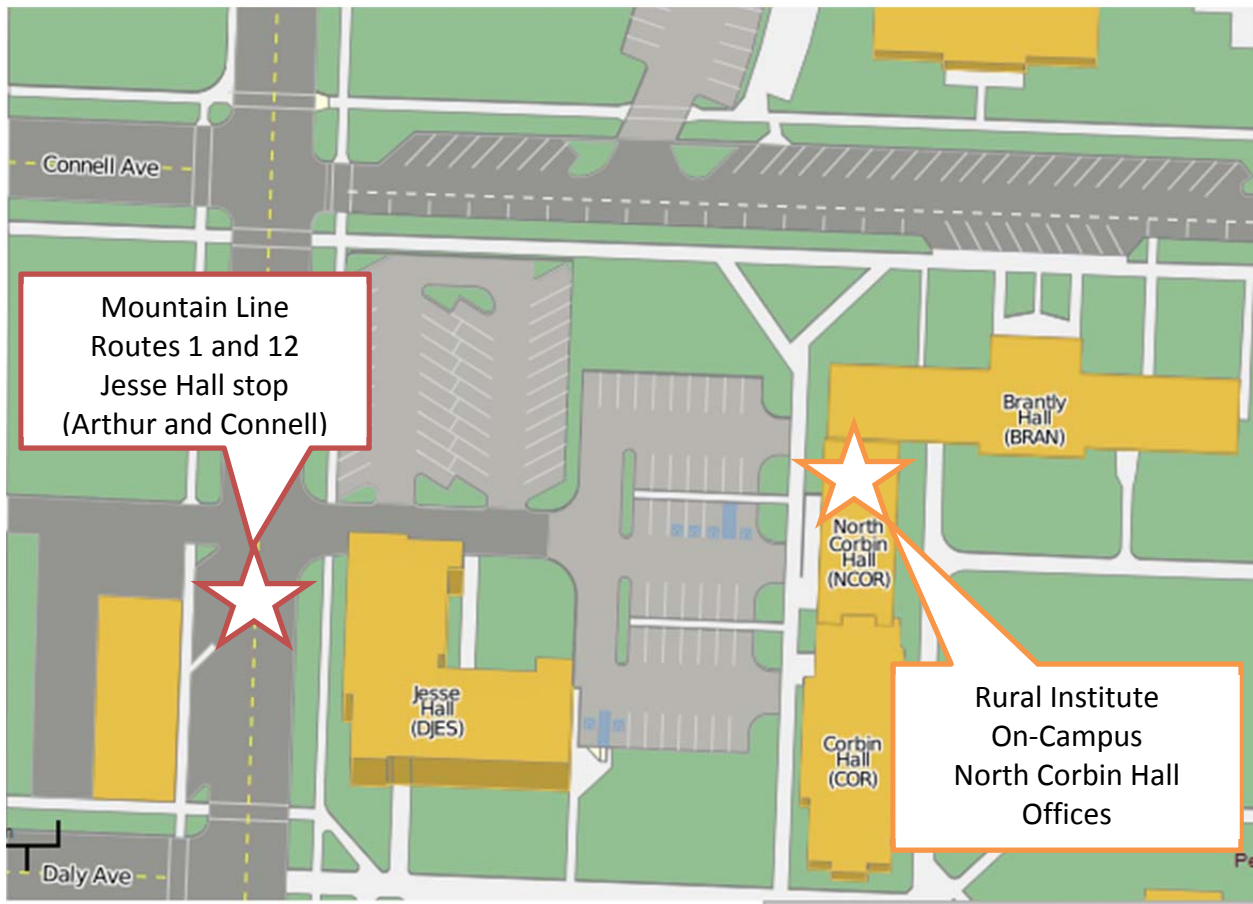

City Bus Directions for Rural Institute

The Missoula city bus system (Mountain Line) website: <http://www.mountainline.com/>

Please visit the Mountain Line website for bus route maps and trip planning.

Traveling to our on-campus offices

On-Campus Address: 52 Corbin Hall, Missoula, MT 59812

Closest city bus stop: Routes 1 and 12, Jesse Hall (Arthur and Connell) stop. The bus stop is located west of Corbin Hall, in front of Jesse Hall.

Traveling to our SW Higgins and MonTECH program offices

Off-Campus Address: 700 SW Higgins Ave, Suite 250, Missoula, MT 59803

Closest city bus stop: Route 6, 34th and Bancroft stop. The bus stop is located behind the building (north of the building) near the duck pond.